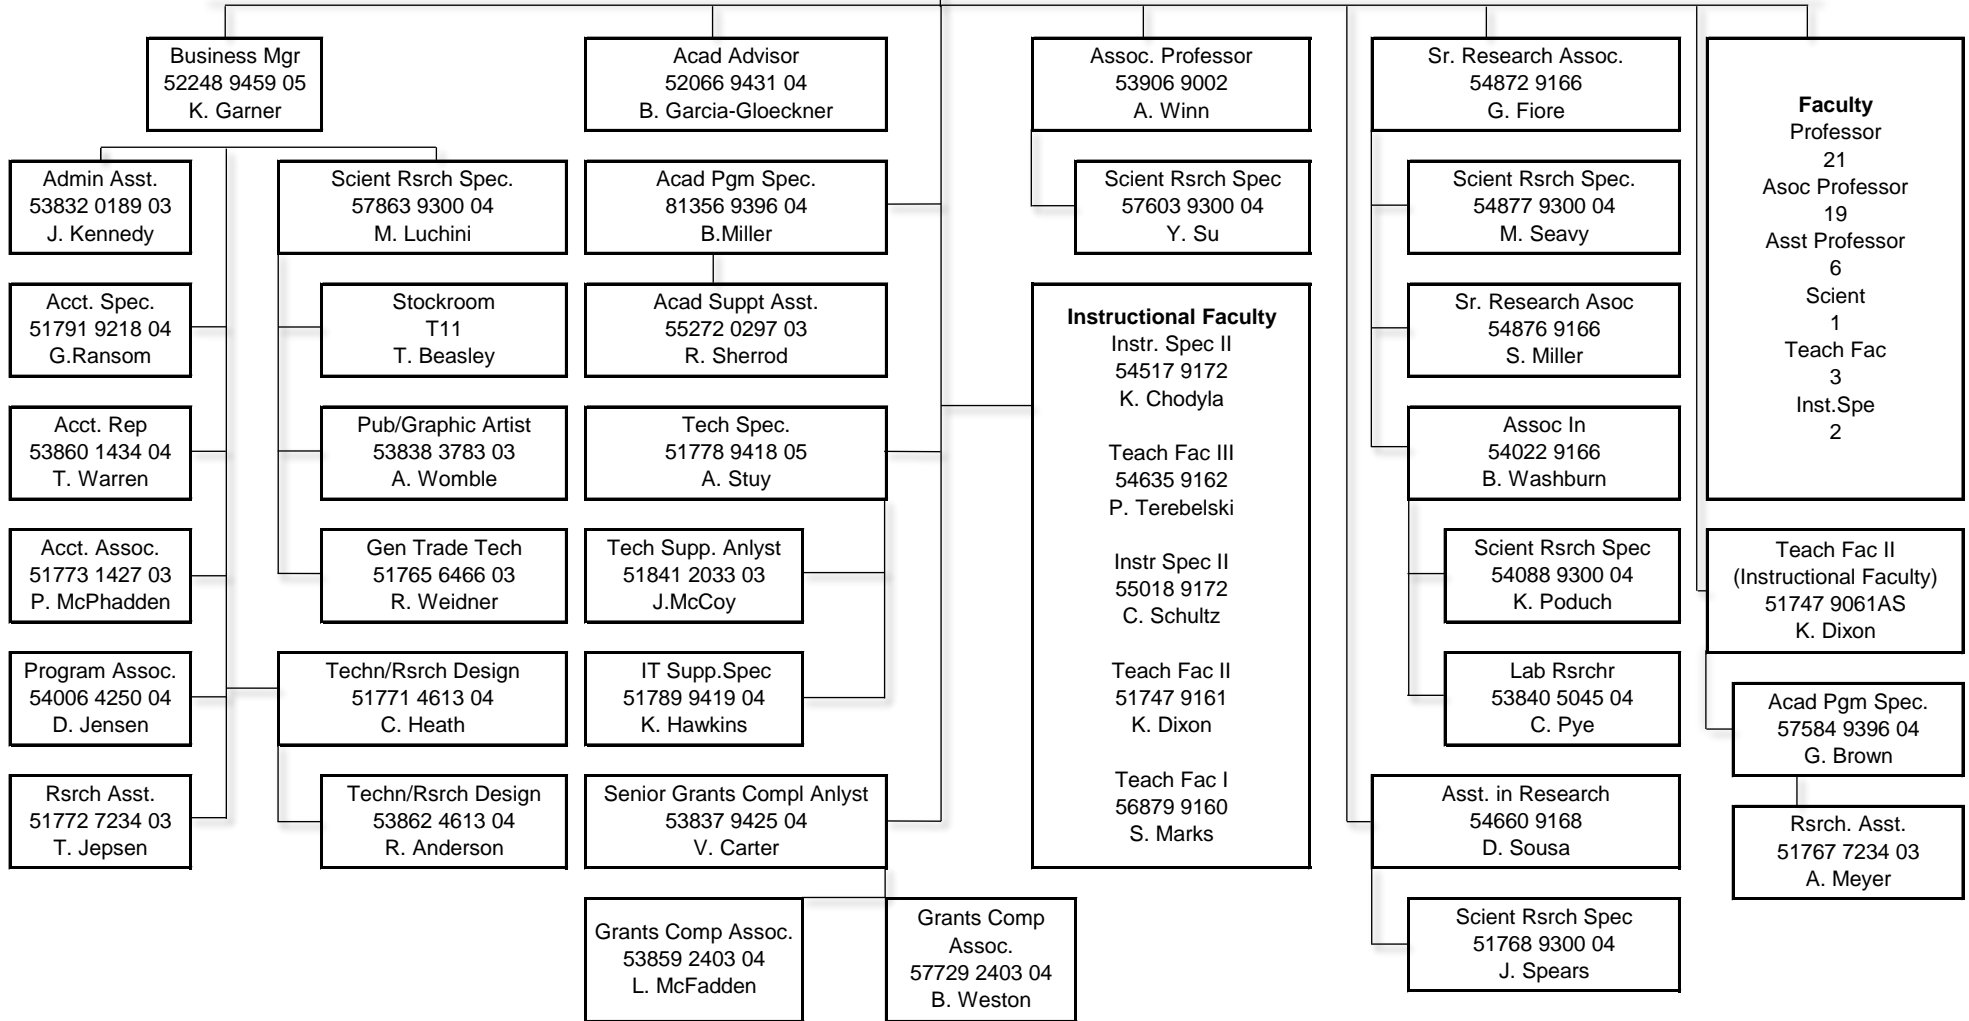

The College of Arts and Sciences
 Dean & Professor
 54571 90017
 Dean Huckaba

Biological Science
 Chair & Professor
 55292 9001
 D. Levitan

Admin Assoc.
 51764 0711 03
 J. Schmauch

**Professor #52174
 reports directly to
 Chair #55179 in
 Psychology

**Asoc In #64413
 reports directly to
 #56358, Professor in
 The College of
 Education