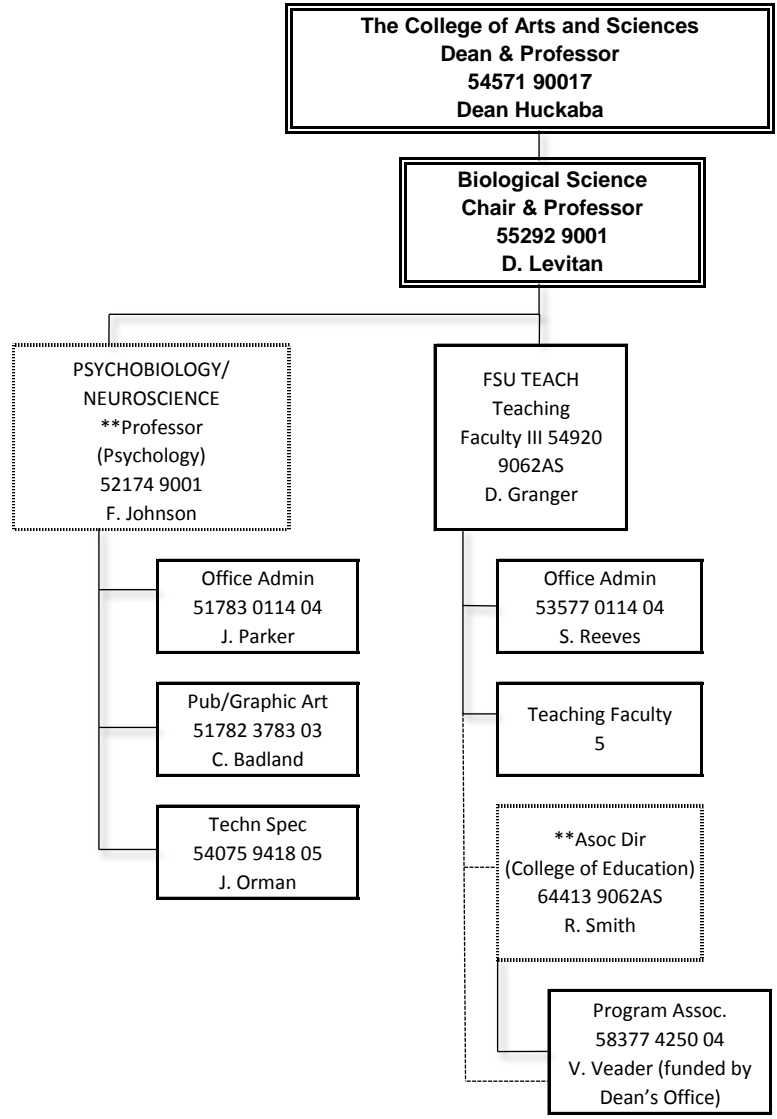

The College of Arts and Sciences
 Dean & Professor
 54571 90017
 Dean Huckaba

Biological Science
 Chair & Professor
 55292 9001
 D. Levitan

Admin Assoc.
 51764 0711 03
 J. Schmauch

**Professor #52174
 reports directly to
 Chair #55179 in
 Psychology